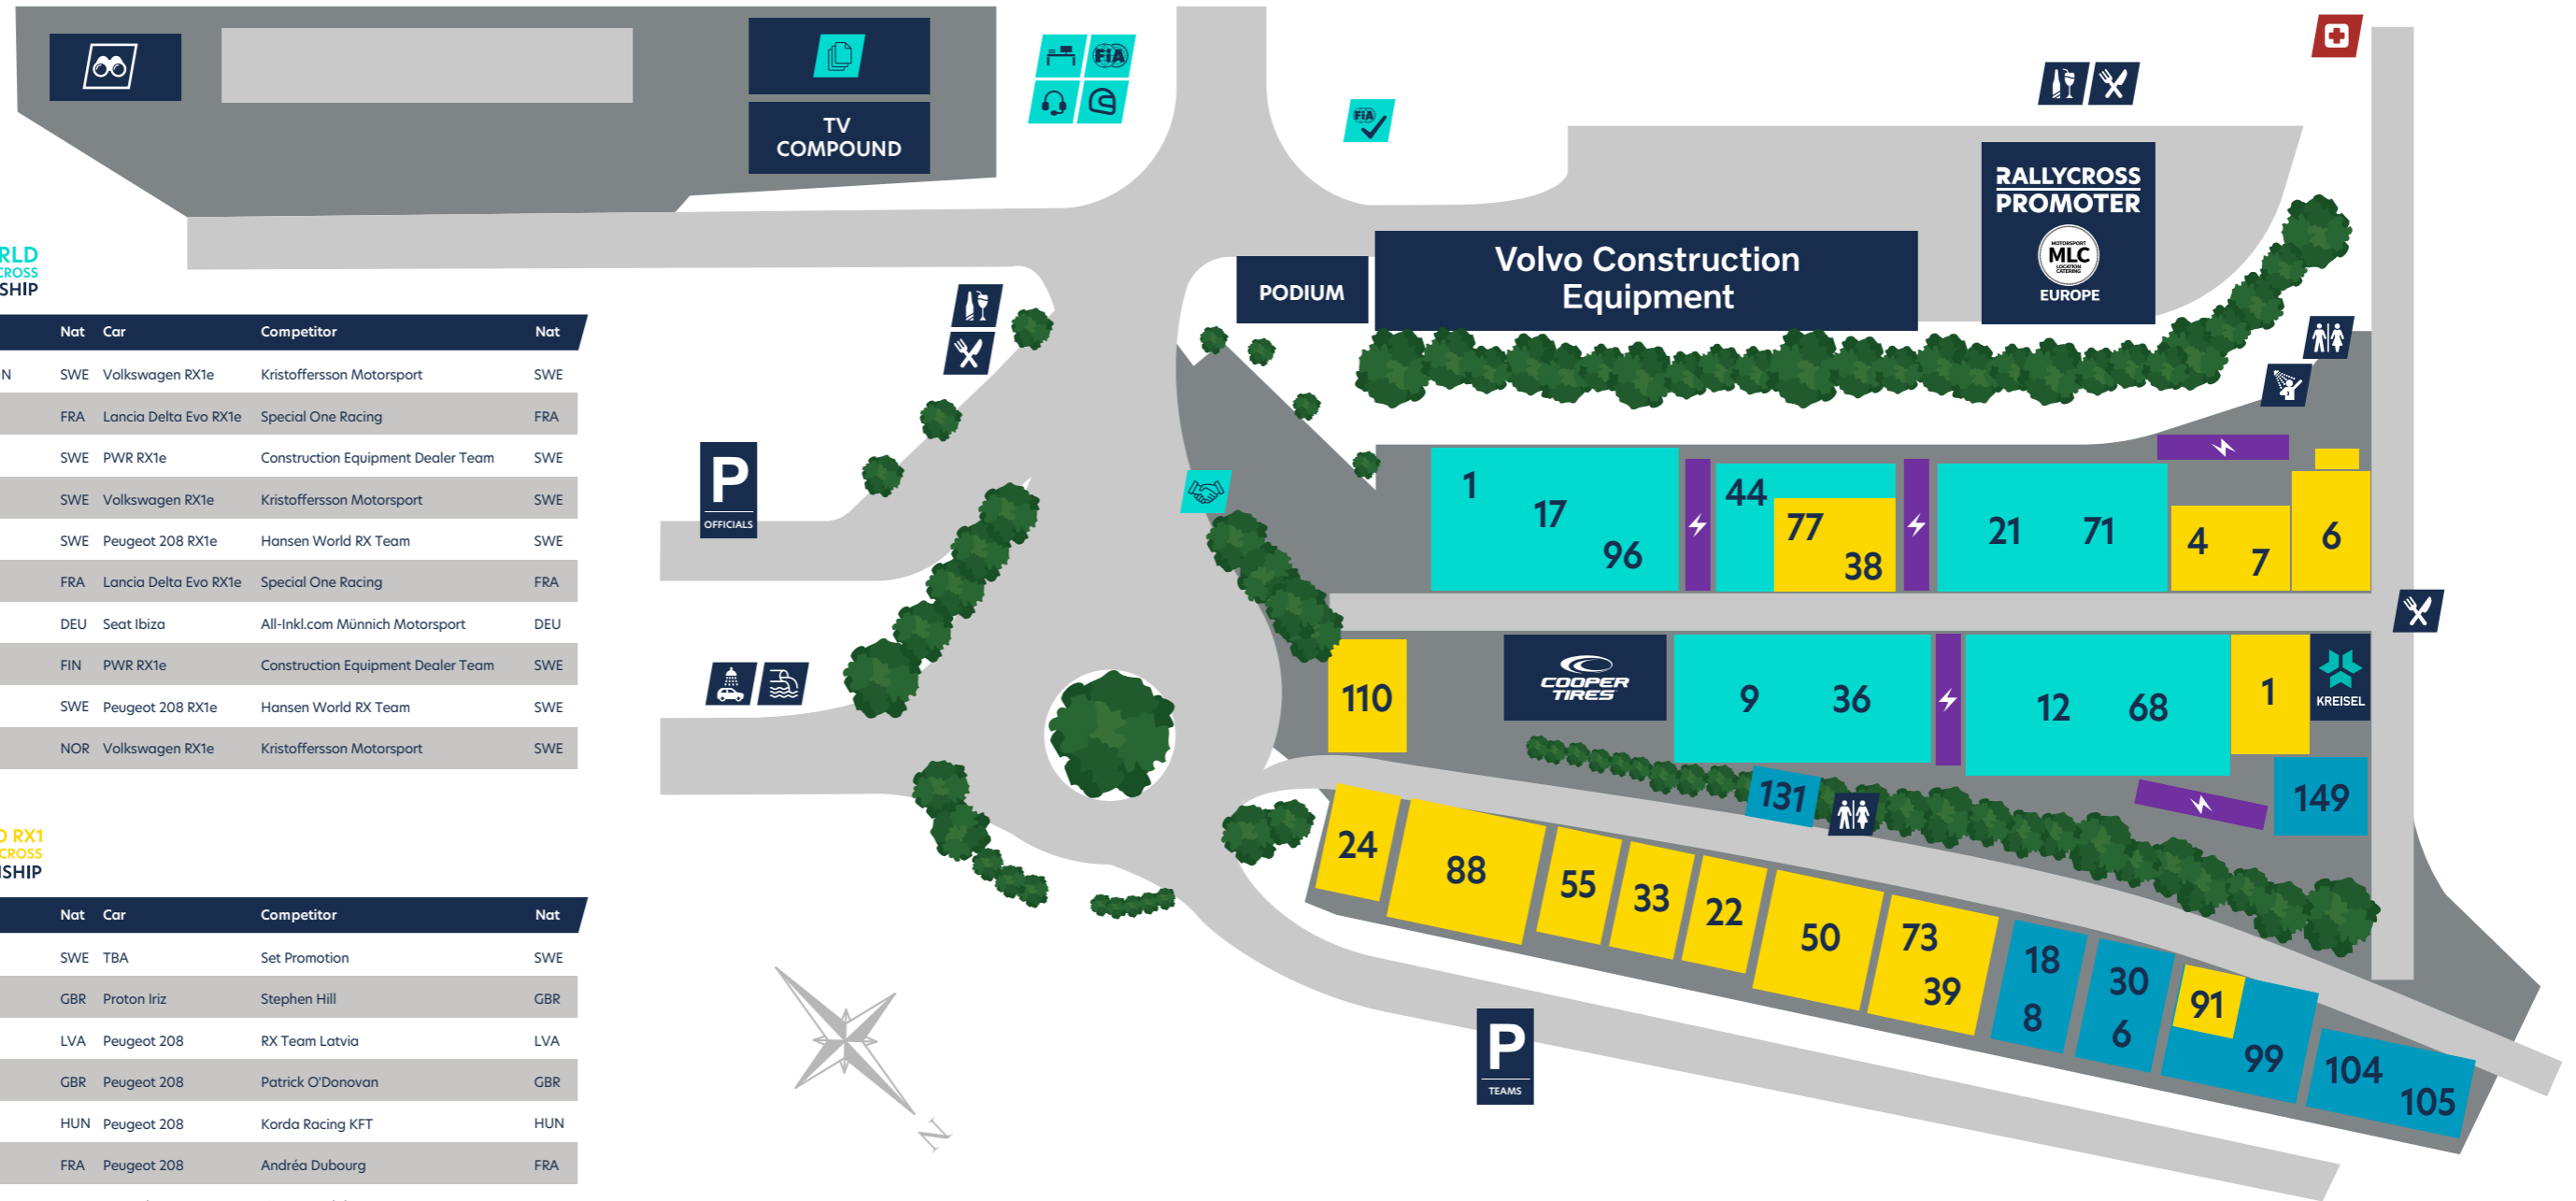

Site Key

- MEDICAL CENTRE
- TOILET
- BAR
- RACE OFFICE
- FIA SCRUTINEERING
- GCK ENERGY
- SHOWERS
- FOOD
- PRESS OFFICE
- RACE CONTROL
- WASTE DISPOSAL
- CAR WASH
- FIA OFFICE
- DRIVERS BRIEFING
- SPOTTERS TOWER
- WEIGHING
- WELCOME CENTRE

# 2023 PADDOCK PLAN WORLD RX OF PORTUGAL

#	Driver	Nat	Car	Competitor	Nat
6	Damian LITWINOWICZ	POL	Audi A1	Volland Racing	POL
8	Espen ISAKSÆTRE	NOR	Audi A1	Volland Racing	POL
12	Jens HVAAL	NOR	Škoda Fabia	Jens Hvaal	NOR
14	David BOUET	FRA	Renault Clio	David Bouet	FRA
18	Zsolt Szijj JOLLY	HUN	Audi A1	Speedy Motorsport	HUN
30	Nils VOLLAND	DEU	Audi A1	Volland Racing	POL
33	Martin KJÆR	NOR	Škoda Fabia	Martin Kjær	NOR
58	Dominik SENEGACNIK	CZE	Škoda Fabia	KRTZ Motorsport	CZE
75	Mario BARBOSA	PRT	Citroën C2	Mario Barbosa	PRT
99	João RIBEIRO	PRT	Audi A1	Volland Racing	POL
103	Jorge MACHADO	PRT	Citroën C2	Jorge Machado	PRT
104	André SOUSA	PRT	Audi A1	André Sousa	PRT
105	Rogério SOUSA	PRT	Ford Fiesta	Rogério Sousa	PRT
121	Tiago FERREIRA	PRT	Peugeot 208	Tiago Ferreira	PRT
129	Antonio SOUSA	PRT	Peugeot 208	Antonio Sousa	PRT
131	Balázs KÖRMÖCZI	HUN	VW Polo	Szada Ring Racing KFT.	HUN
146	Joaquim MACHADO	PRT	Audi A1	Joaquim Machado	PRT
147	Leonel SAMPAIO	PRT	Škoda Fabia MK2	Leonel Sampaio	PRT
149	Sergio DIAS	PRT	Renault Twingo	Sergio Dias	PRT